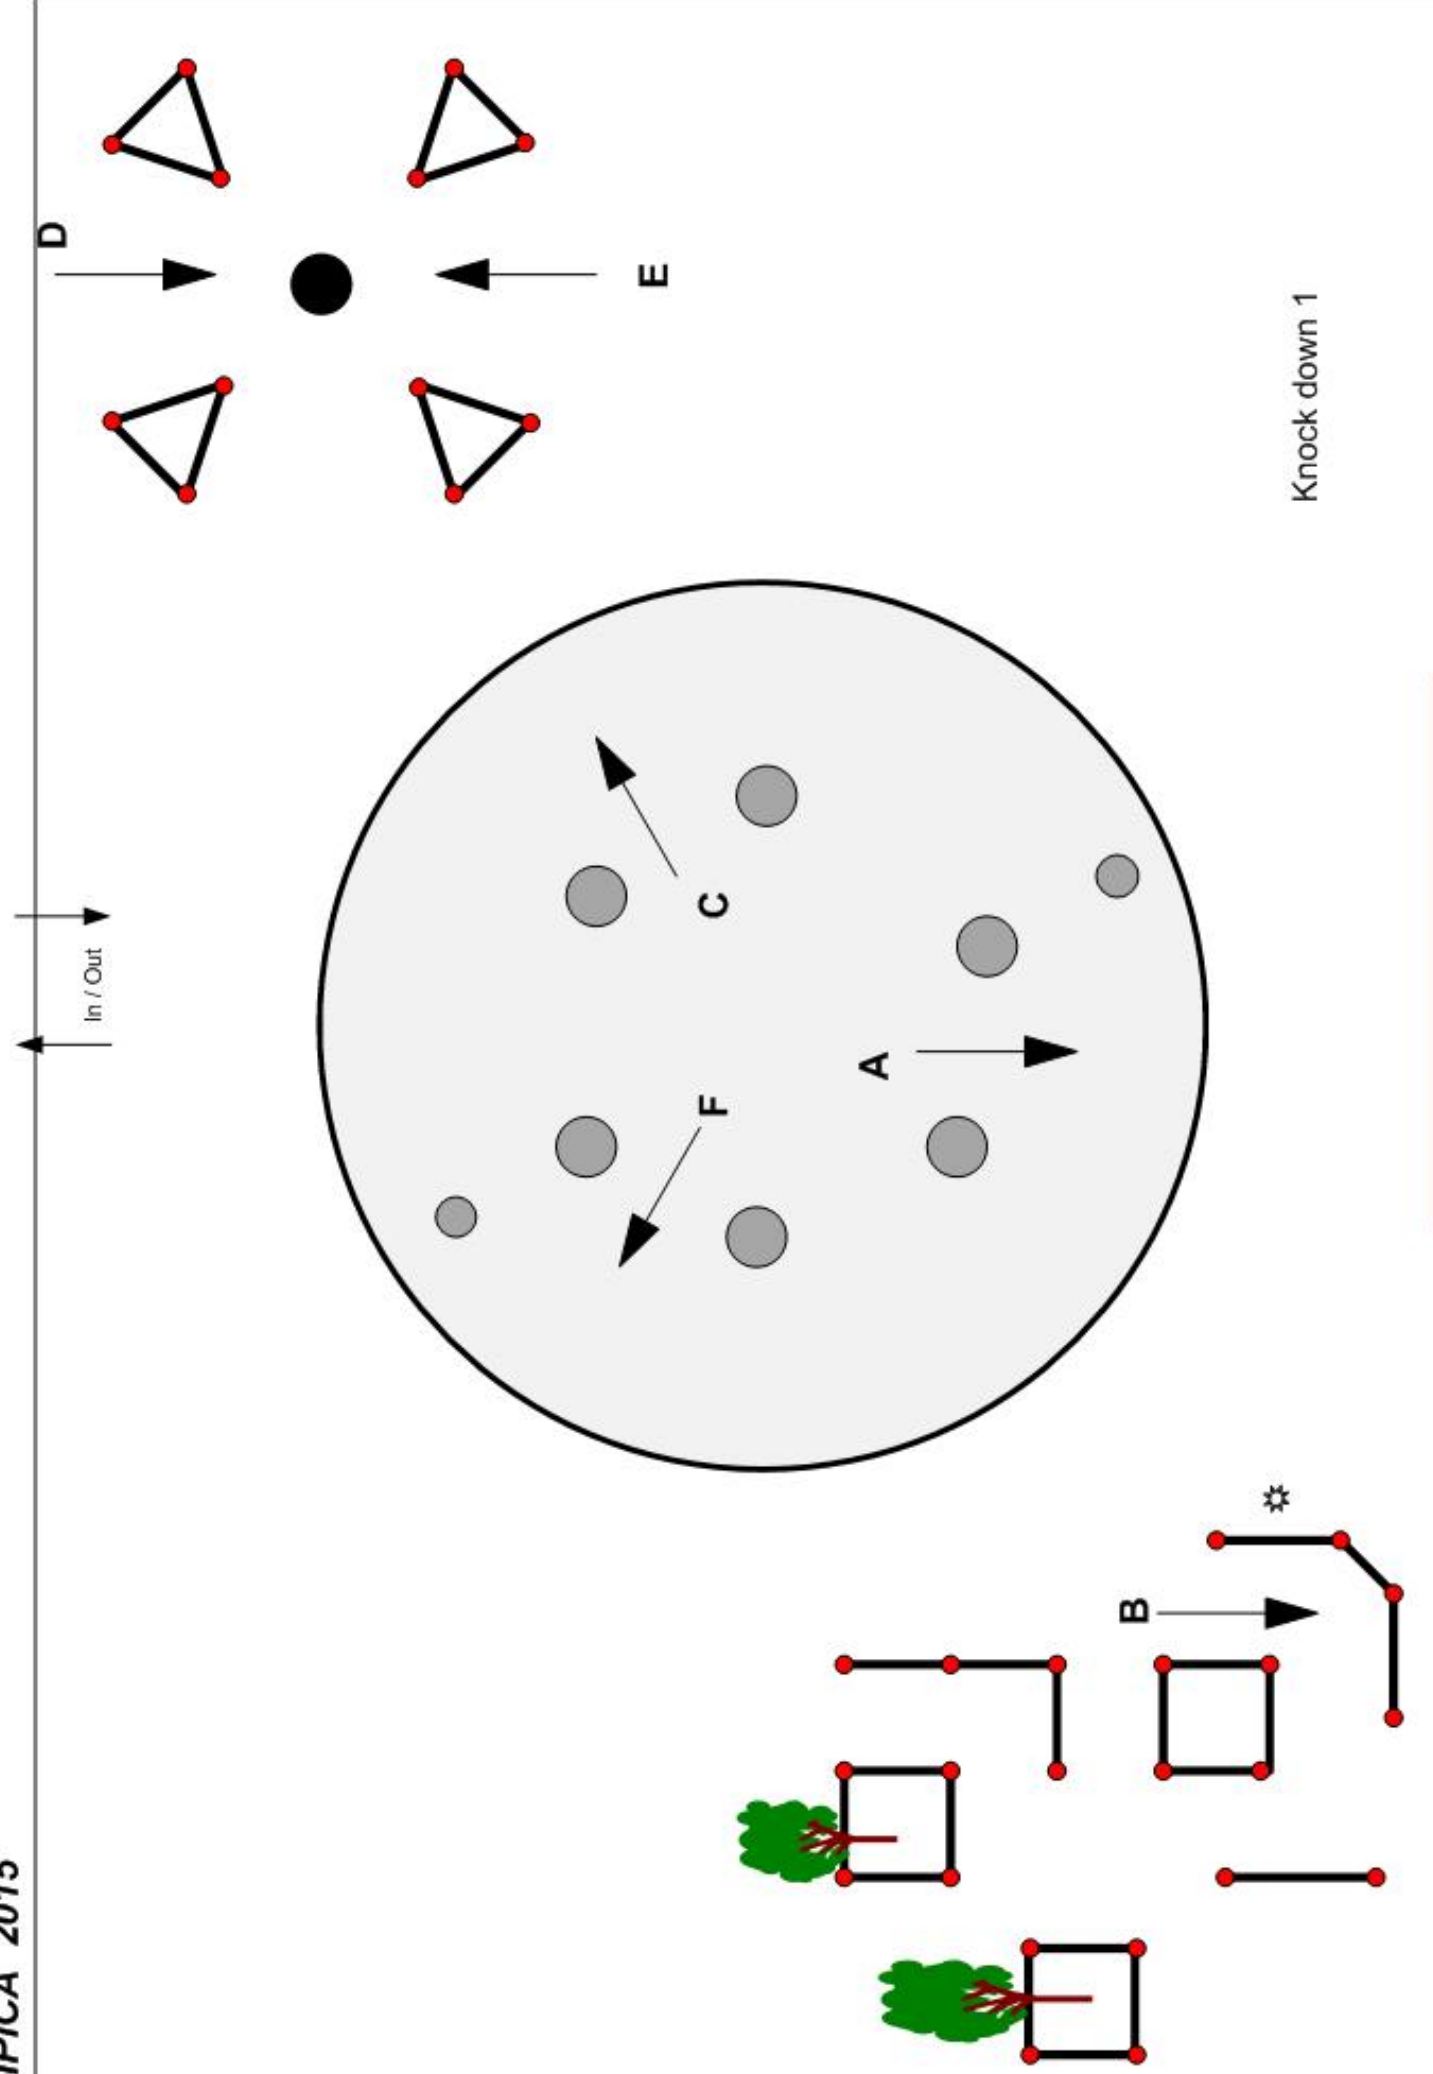

1

*

In / Out

4

VIP

Knock down 1

5

Knock down 2

7

In / Out

Knock down 2

LIPICA 2015

Maraton competition
Phase B

8150 m