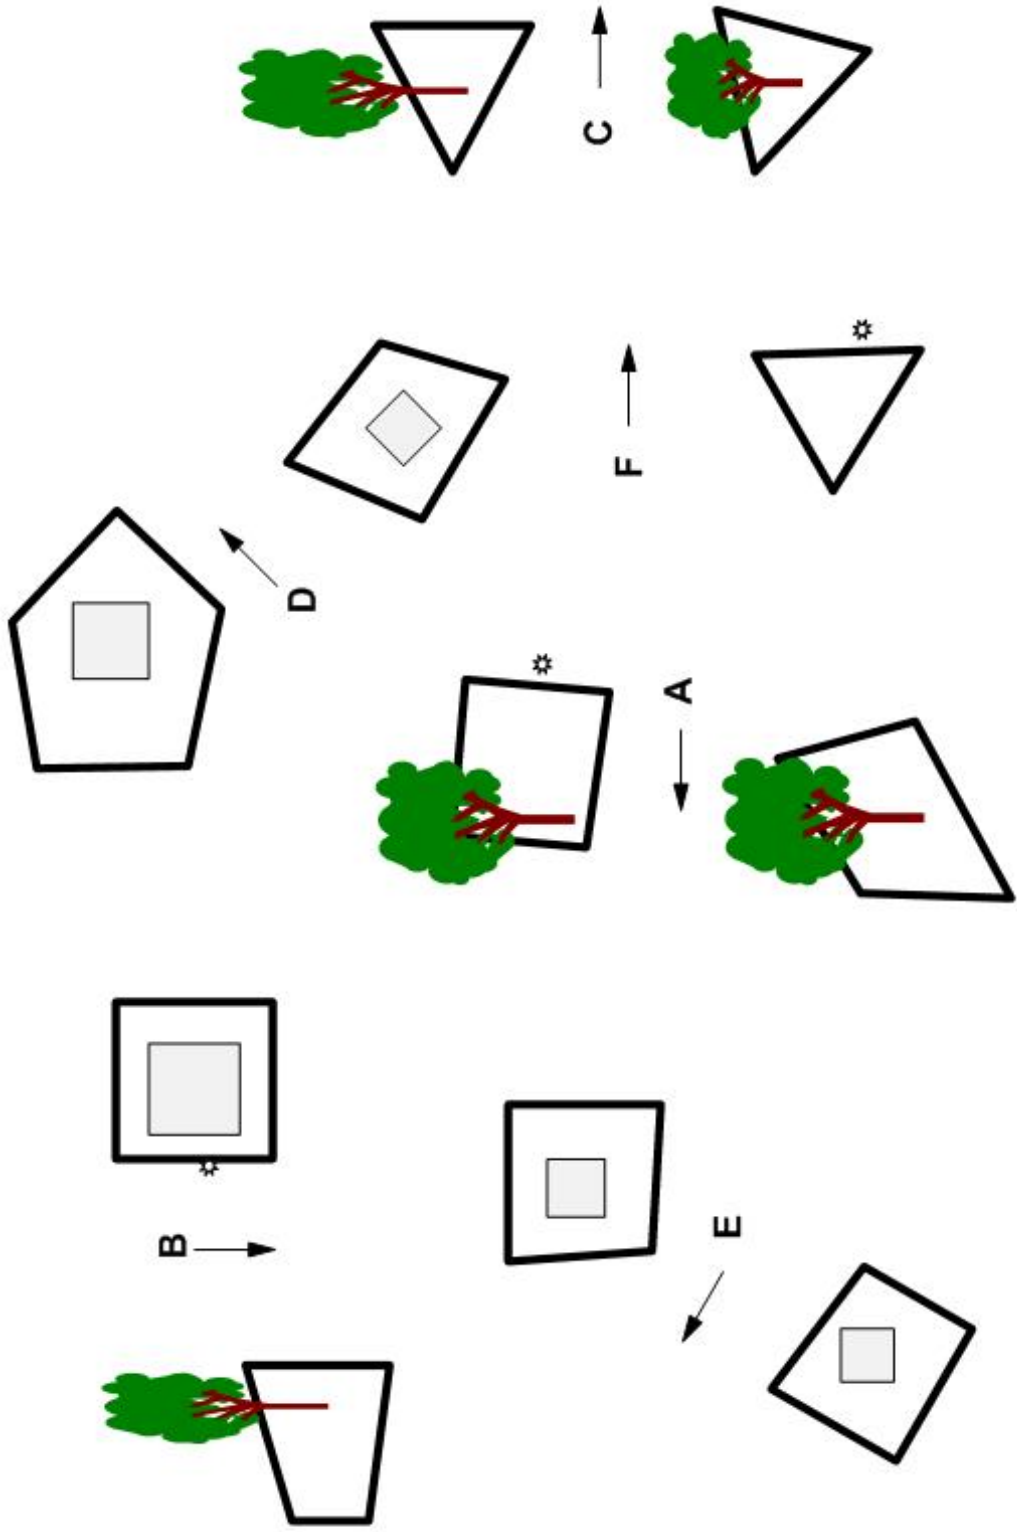

1

*

In / Out

4

VIP

Knock down 1

5

Knock down 2

7

In / Out

Knock down 2

LIPICA 2015

Maraton competition
Phase B

8150 m