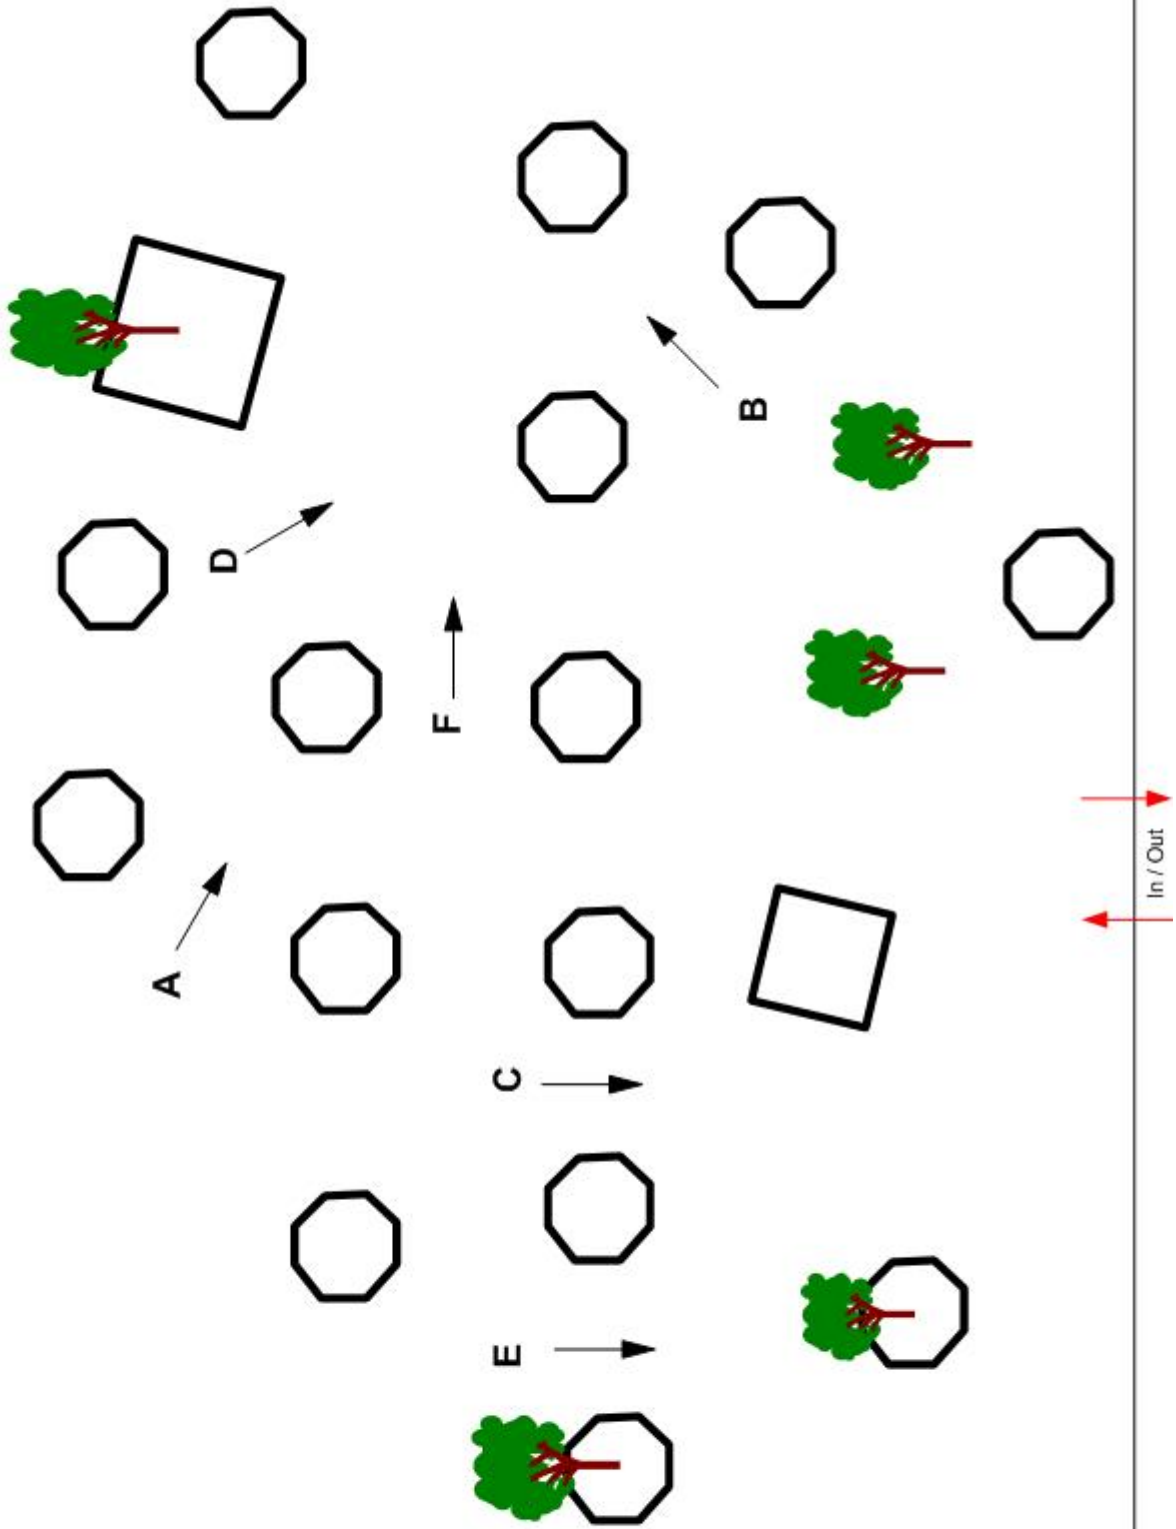

1

*

In / Out

4

VIP

Knock down 1

5

Knock down 2

7

In / Out

Knock down 2

LIPICA 2015

Maraton competition
Phase B

8150 m