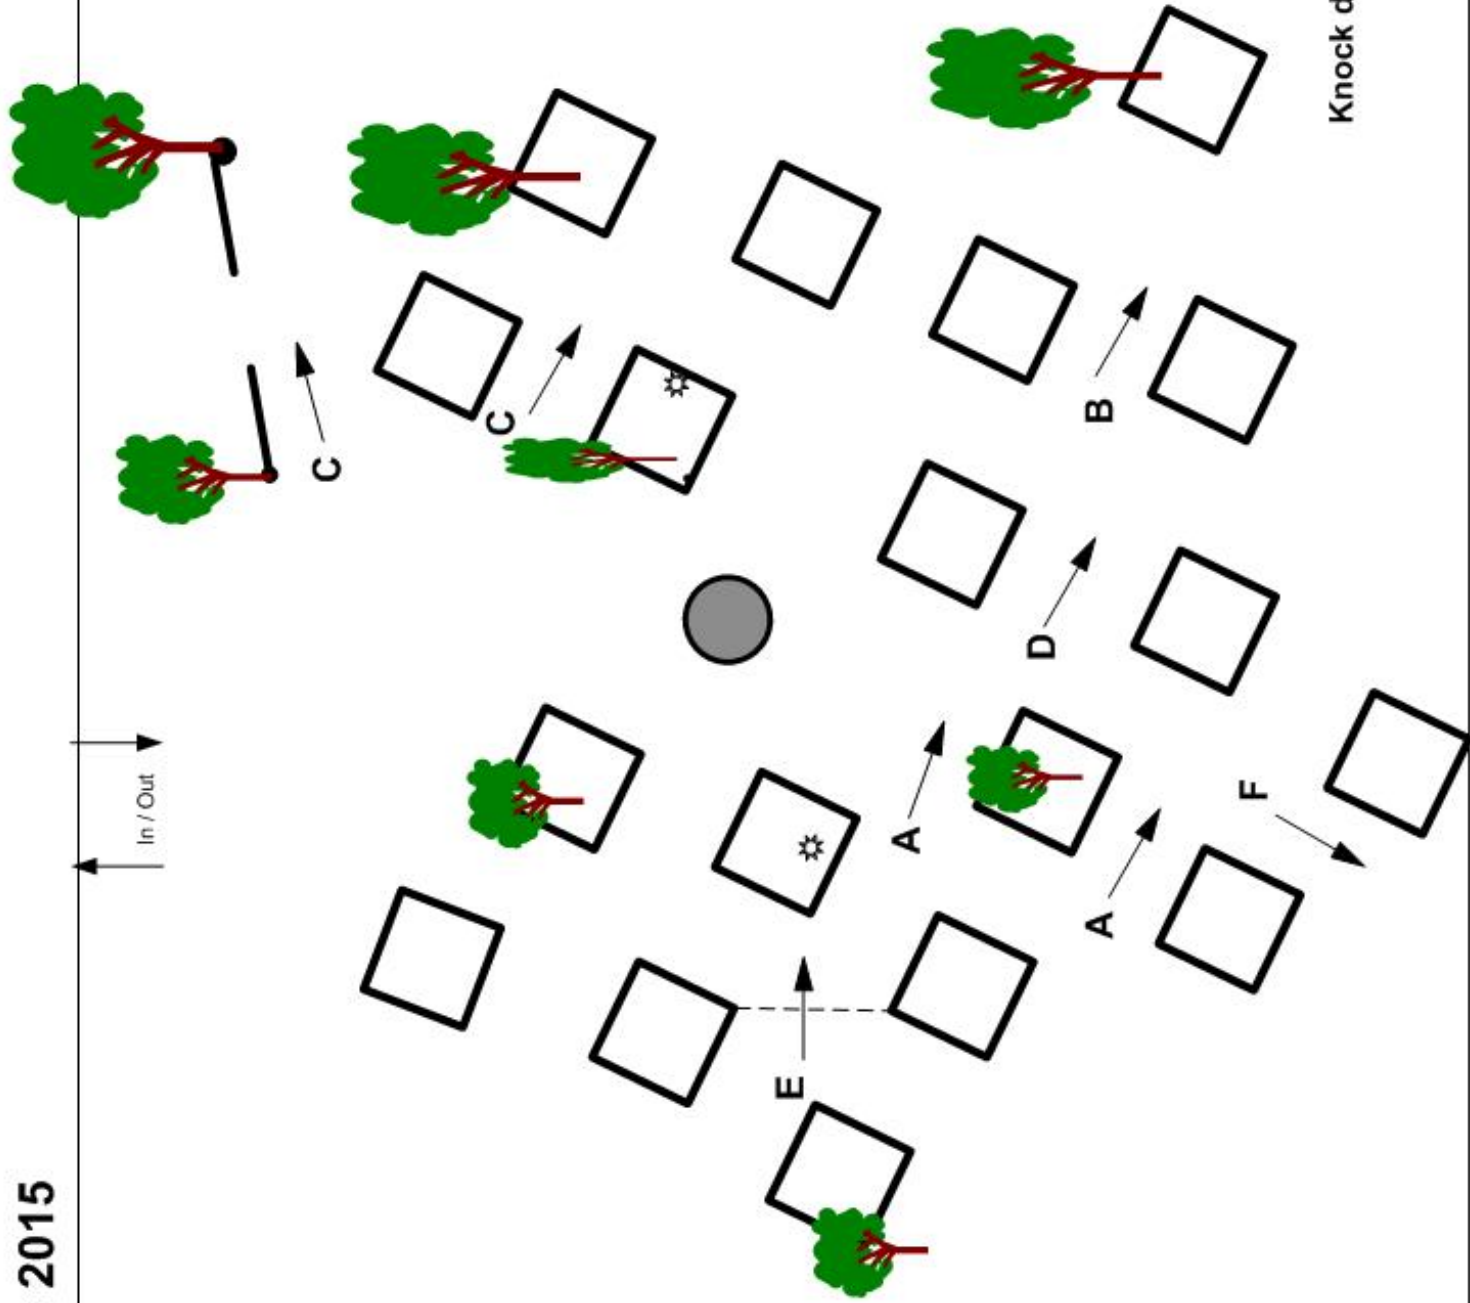

1

*

In / Out

4

VIP

Knock down 1

5

Knock down 2

7

In / Out

Knock down 2

LIPICA 2015

Maraton competition
Phase B

8150 m